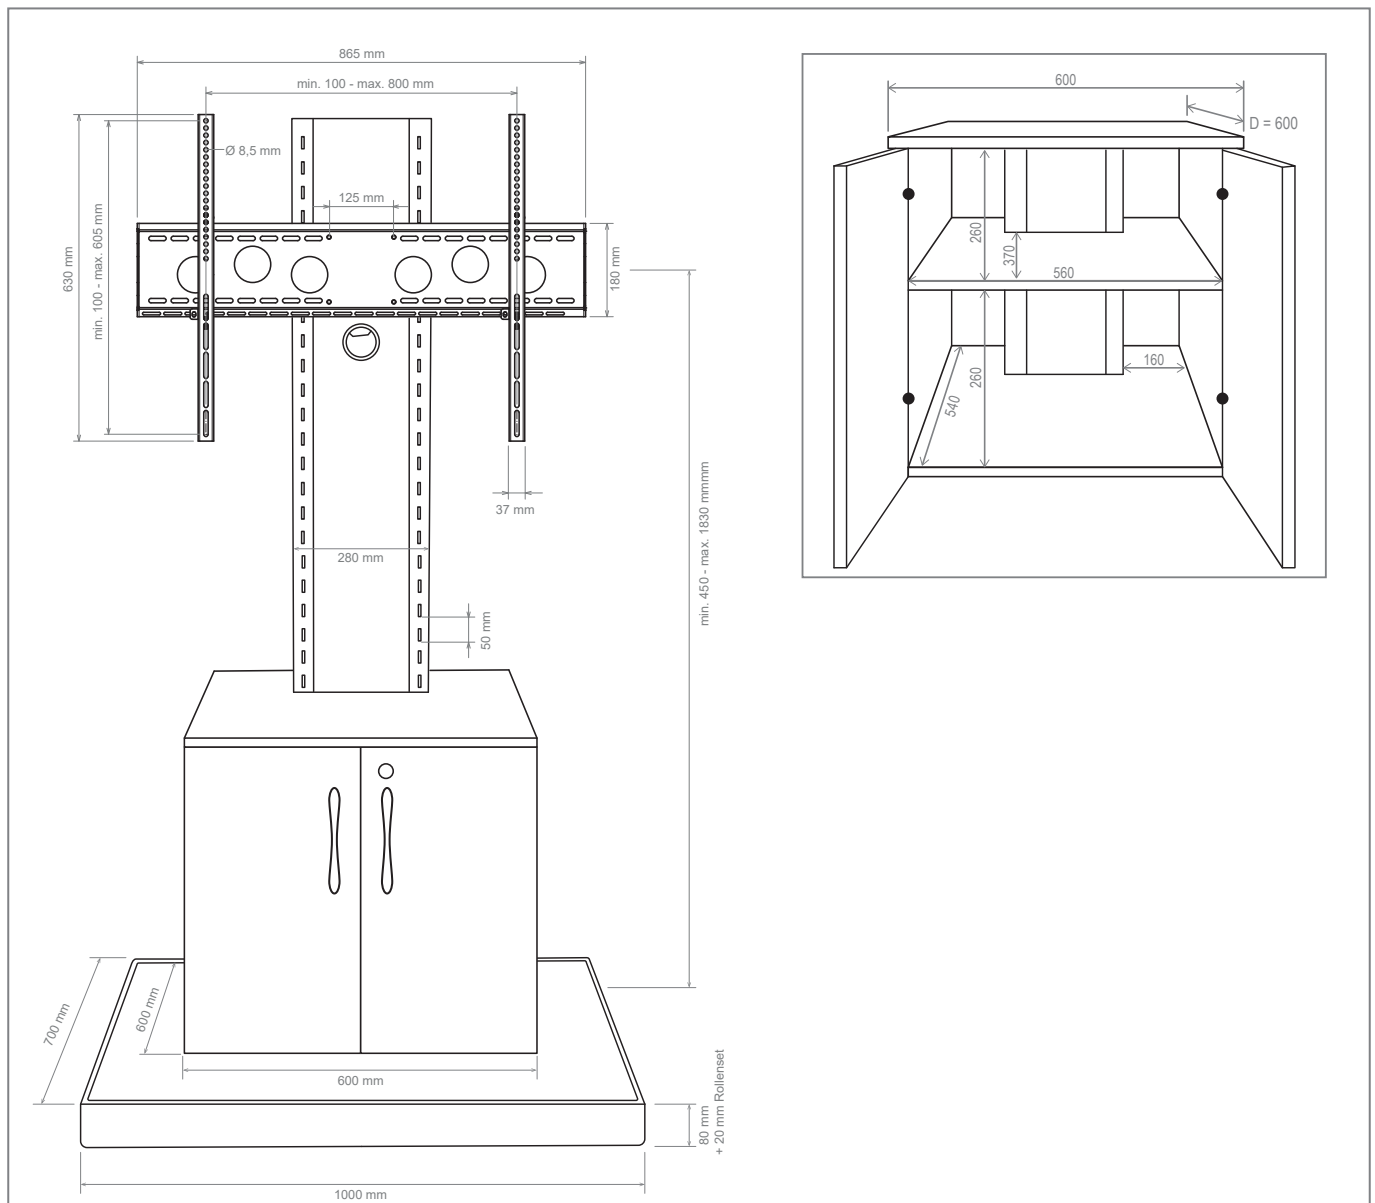

The high-gloss black look allows use in conference rooms as well as at trade fairs and in sales areas.

The stable castors are concealed in the base of the Info-Tower and, if necessary, enables the entire stand system to be moved easily.

The column cover on the back is removable and allows easy access to the cabling, which finds enough space inside the column.

The VESA universal mount is already included in the scope of delivery and covers the VESA standard up to 800 x 600 mm. It is also optionally lockable.

The VESA mount can be securely attached at different heights. The hanging height depends on the device, depending on the distance to the media cabinet.

The maximum load of the video conference trolley is 60 kg.

Info-Tower CL

Item no.: 1578

Mobile stand system with lockable media cabinet

- for screens from 32 - 65" / 81 - 165 cm
- installation in portrait or landscape format possible (depending on screen)
- incl. VESA universal mount up to VESA 800 x 600 mm max., optionally expendable
- screen height selectable in detents in 50-mm steps (tool needed)
- internal cable routing
- removable cover
- invisibly mounted set of castors
- 60 kg load, max.
- floor space required: W 1000 x D 700 mm
- Height: 1895 mm
- incl. lockable media cabinet
- media cabinet with ventilation openings
- Expandable with accessories